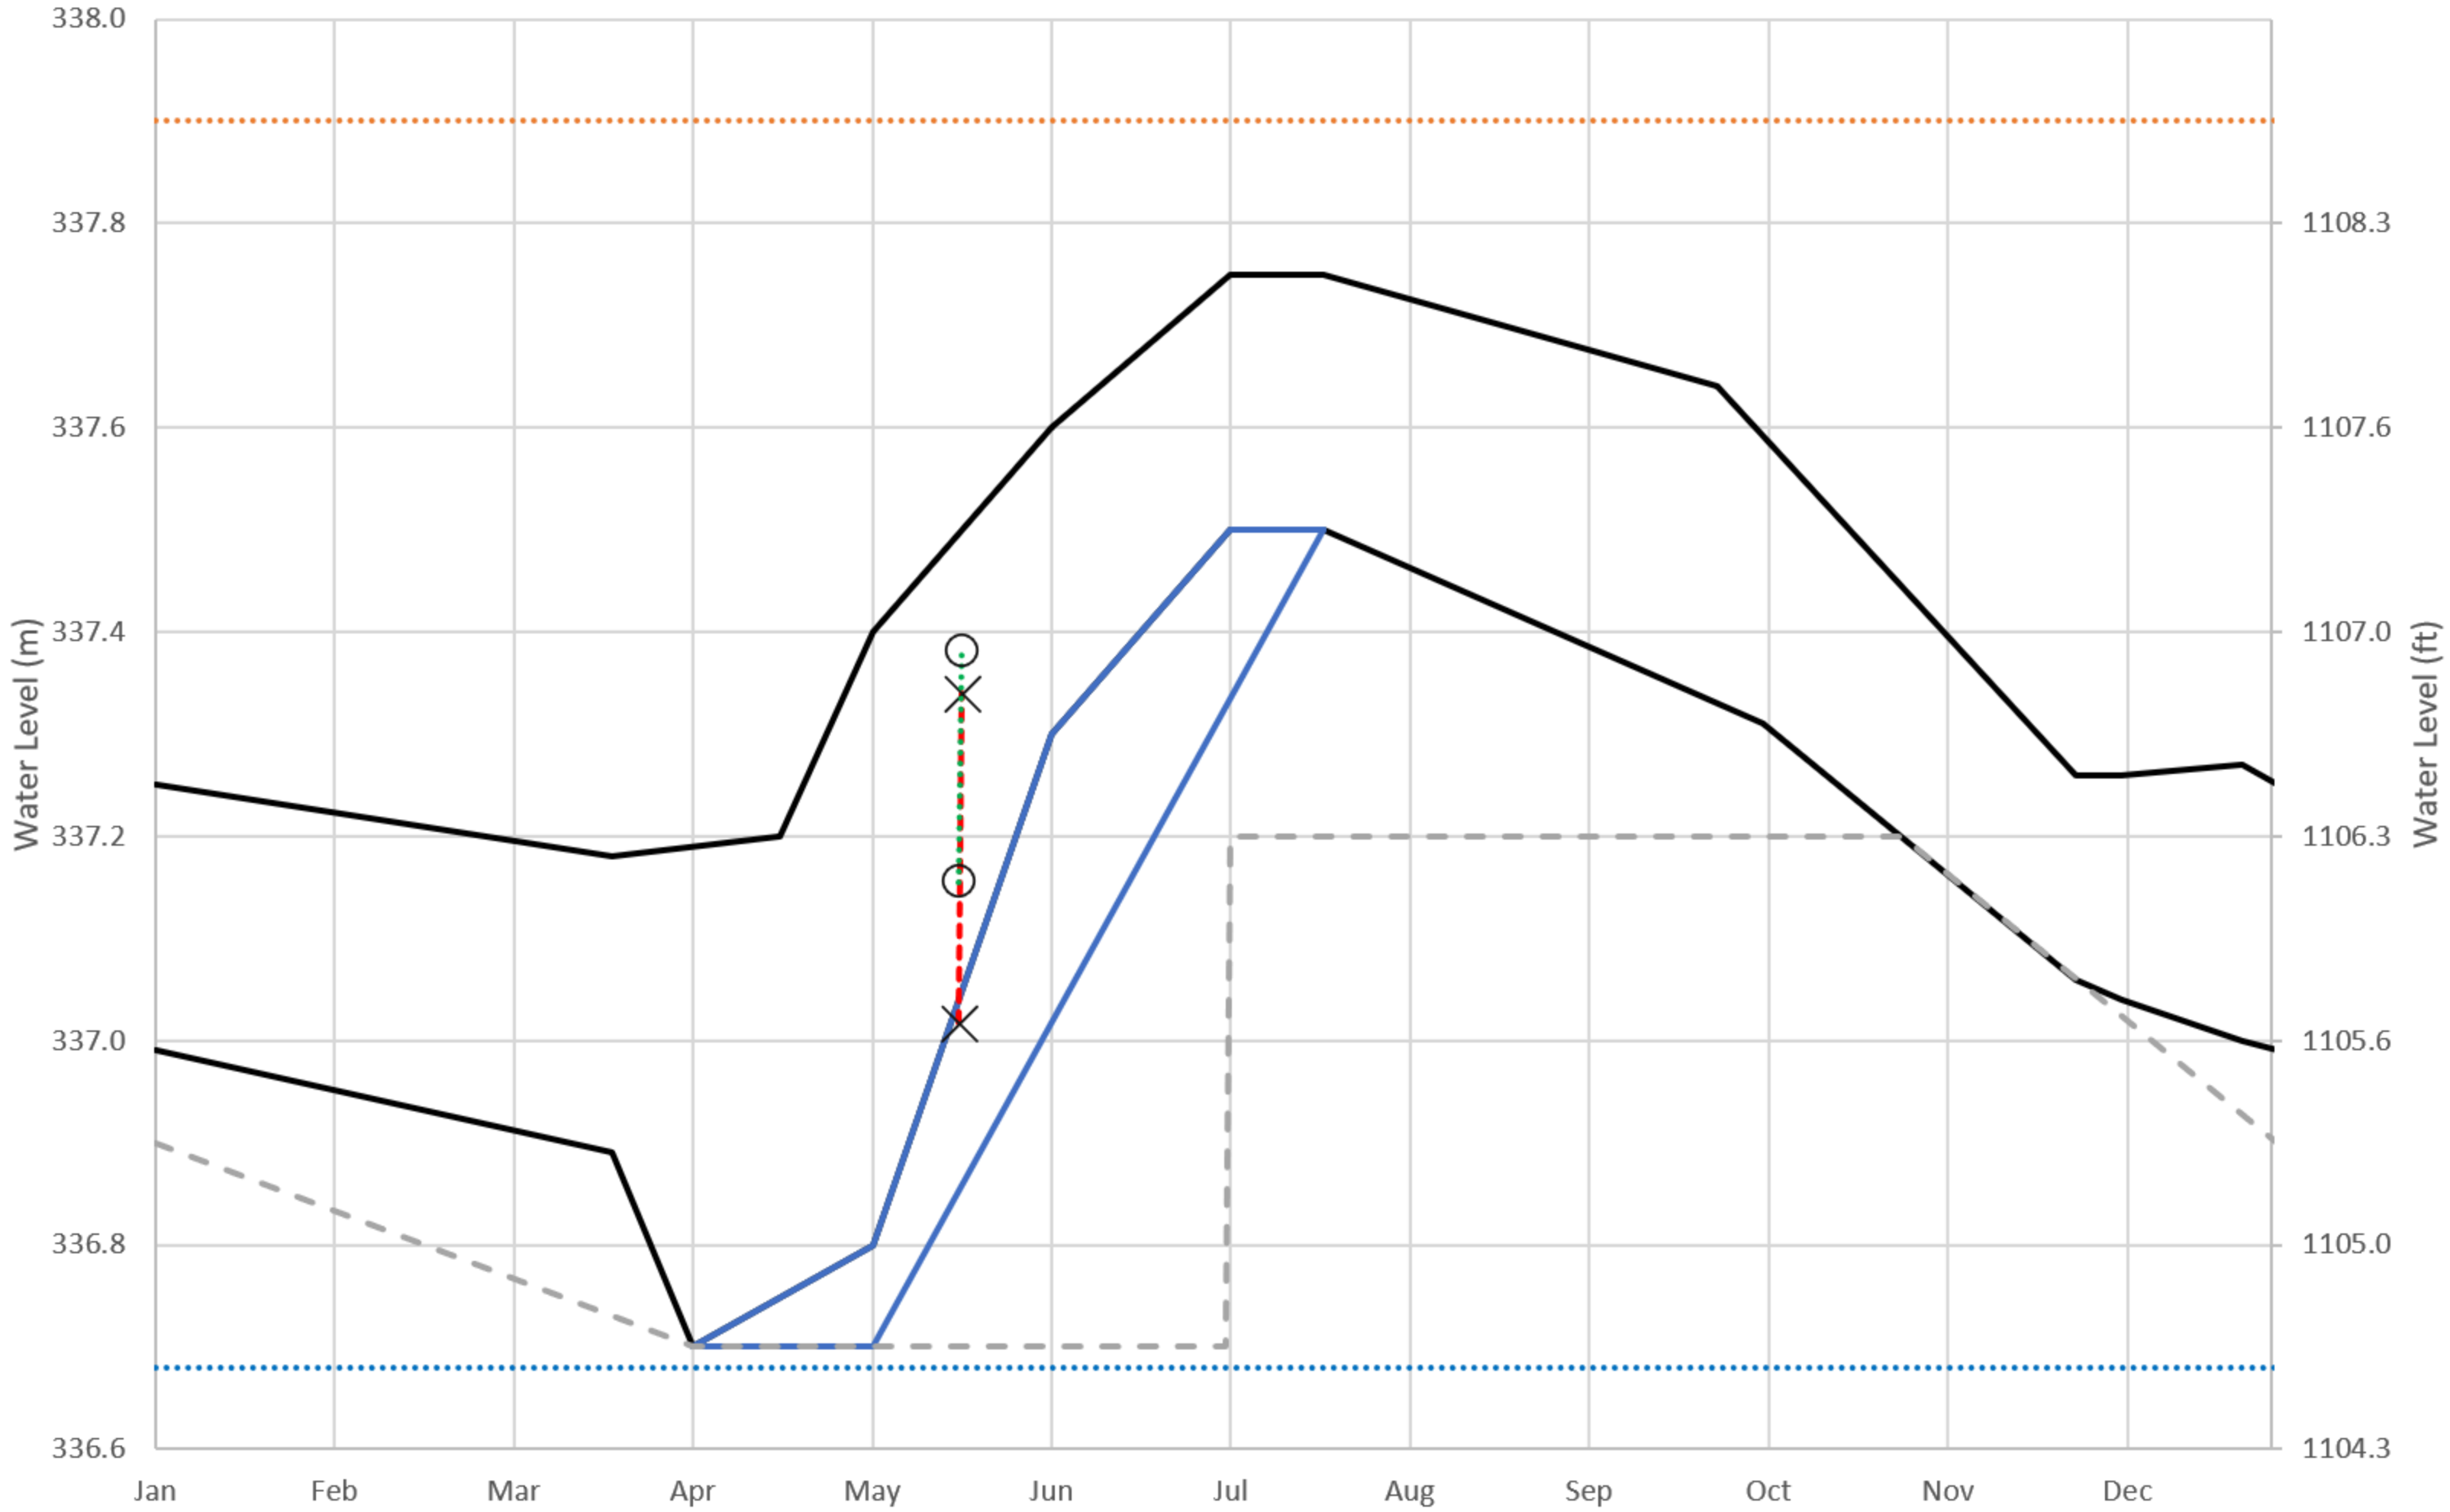

Rainy Lake Target Example

- Rainy Lake Rule Curves
- Rainy Lake Rule Curves
- Spring Buffer Zone
- Spring Buffer Zone
- - -** Drought Line
-** Emergency Level
- - - x - - -** Full Target Range
- o** Standard Target Range
-** All Gates Open